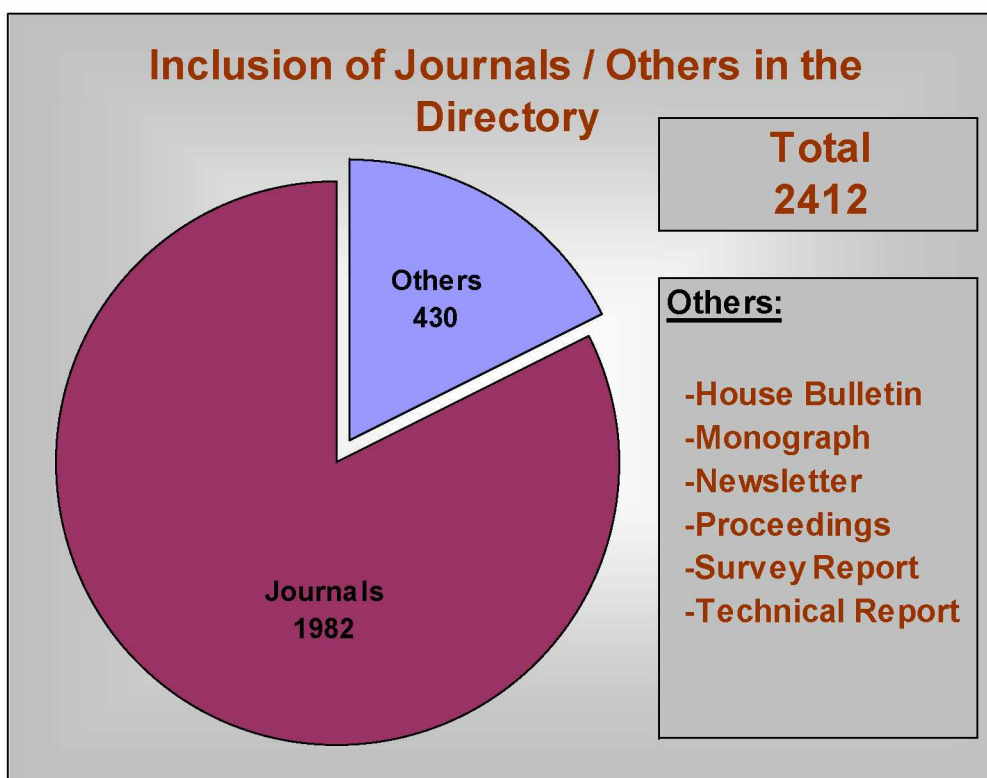

Abbreviations used

AGRIC SCI	- Agricultural Sciences	MATH	- Mathematical Sciences
BIOL SCI	- Biological Sciences	MED SCI	- Medical Science
CHEM ABSTR	- Chemical Abstracts	Minor SA	- Minor Subject Area
CHEM SCI	- Chemical Science	PHYS ABSTR	- Physical Abstracts
EARTH ATMOS SCI	- Earth & Atmospheric Sciences	PHYS SCI	- Physical Sciences
ENGIN TECHNOL	- Engineering and Technology	TDB	- Tropical Diseases Bulletin
ISA	- Indian Science Abstracts	WOS	- Web of Knowledge Extend
Major SA	- Major Subject Area