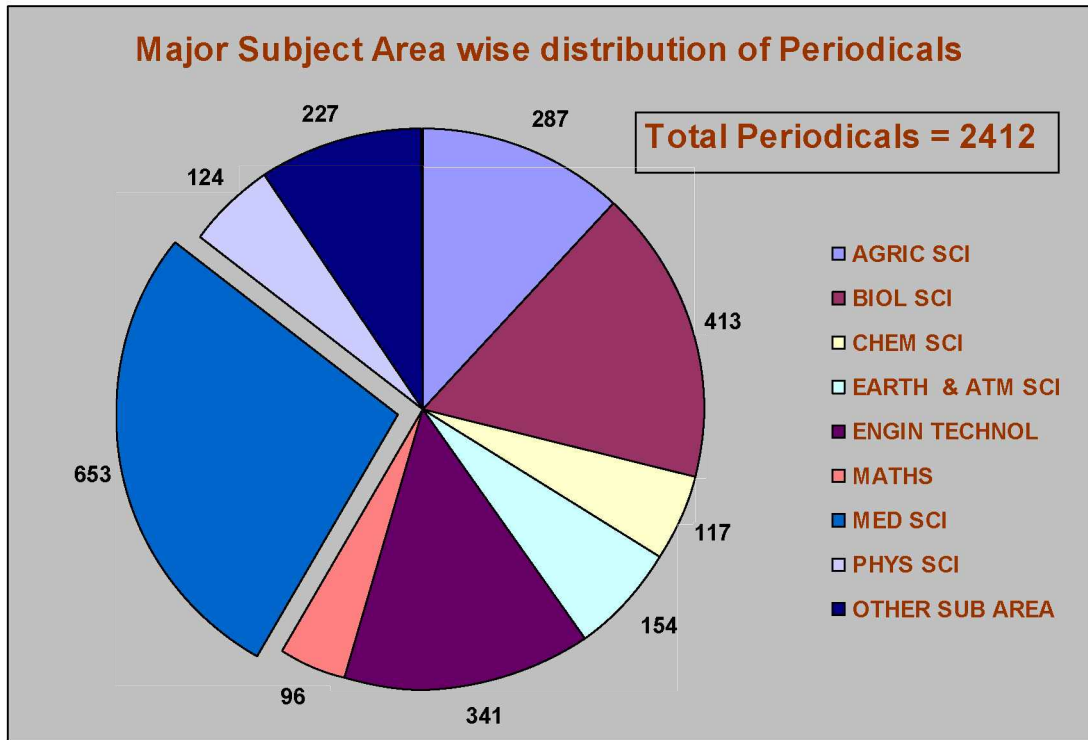

An Overview