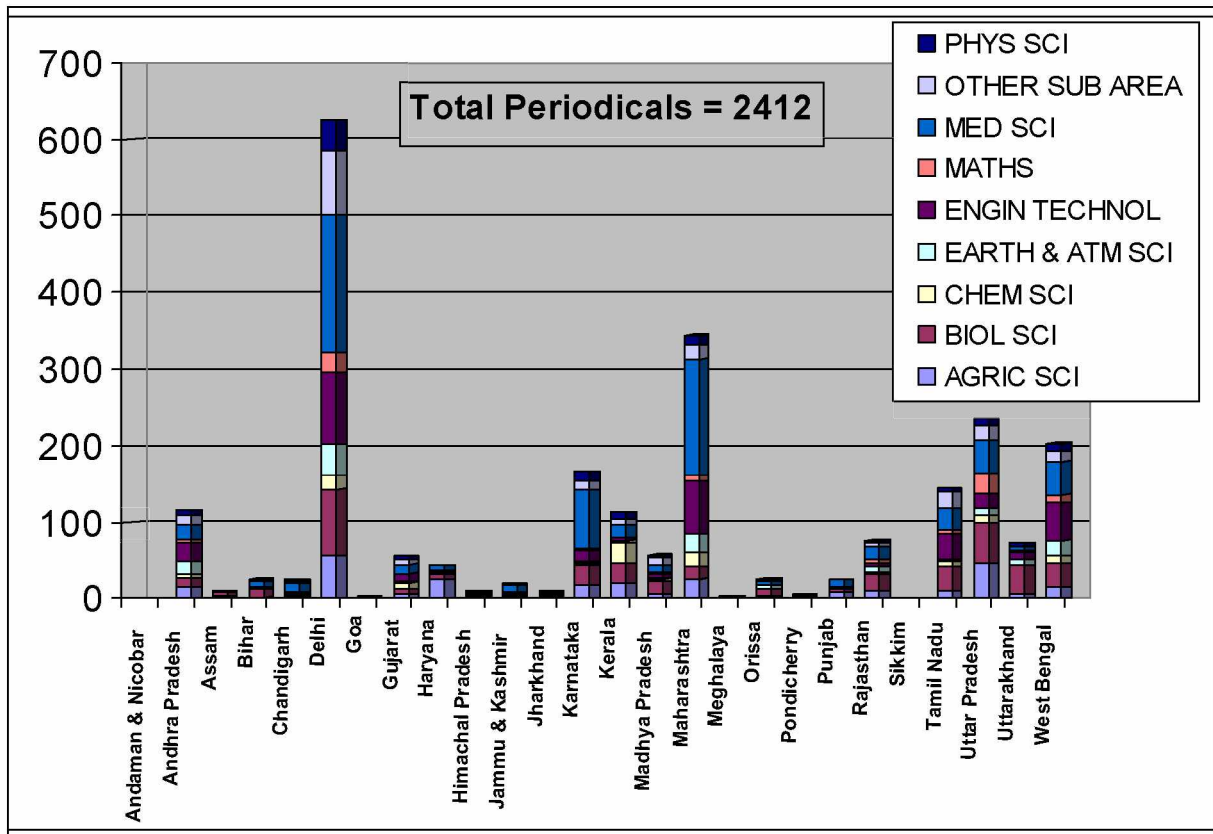

An Overview